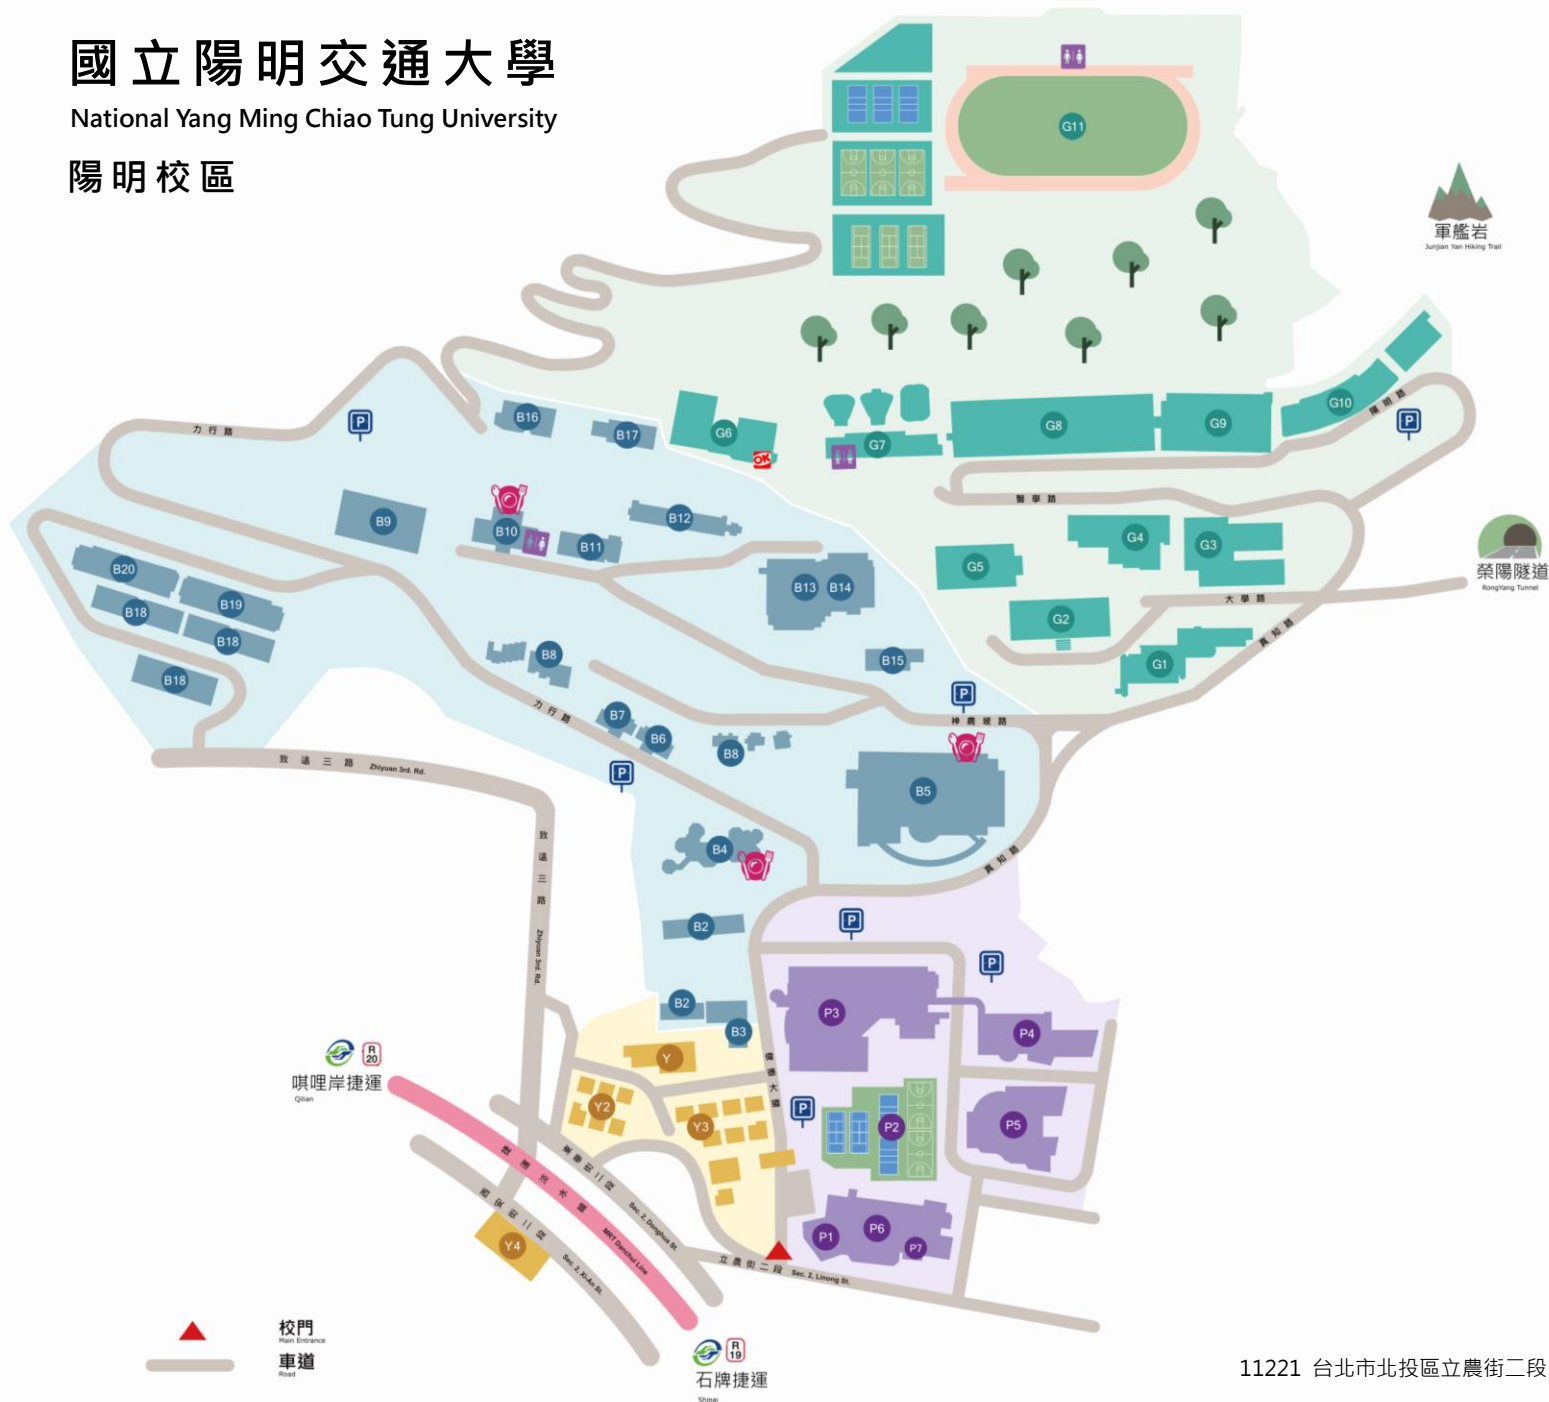

國立陽明交通大學

National Yang Ming Chiao Tung University

陽明校區

行政&教學區		Administration & Teaching Area	
G1	護理館	Nursing Building	
G2	行政大樓	Administration Building	
G3	醫學二館	2 nd Medical Building	
G4	牙醫館	Dentistry Building	
G5	醫學館	Medical Building	
G6	知行樓	Zhi Xing Building	
G7	教學大樓	Teaching Building	
G8	實驗大樓	Experimental Building	
G9	生醫工程館	Biomedical Engineering Building	
G10	實驗動物中心	Laboratory Animal Center	
G11	運動場	Sports Ground	
生活區		Residence Area	
B2	職務宿舍(山下村)	3 rd Faculty Dormitory	
B3	山下會館	2 nd Guest House	
B4	博雅中心	Bo-Ya Center	
B5	活動中心	Auditorium and Activity Center	
B6	山腰會館	1 st Guest House	
B7	職務宿舍(山腰村)	2 nd Faculty Dormitory	
B8	職務宿舍(山上村)	1 st Faculty Dormitory	
B9	游泳池	Swimming Pool	
B10	BEATA 餐廳	BEATA Cafeteria	
B11	男三舍	3 rd Men's Dormitory	
B12	男一舍	1 st Men's Dormitory	
B13	藍楹軒(女一舍)	1 st Women's Dormitory	
B14	桂香居(女二舍)	2 nd Women's Dormitory	
B15	韓偉故居	The Paul Han House	
B16	女三舍	3 rd Women's Dormitory	
B17	男二舍	2 nd Men's Dormitory	
B18	職務宿舍(山麓村)	4 th Faculty Dormitory	
B19	男五舍	5 th Men's Dormitory	
B20	女五舍	5 th Women's Dormitory	
南區		South Area	
P1	警衛室	Security office	
P2	球場	Outdoor courts	
P3	圖書資訊暨研究大樓	Library, Information and Research Building	
P4	生物醫學大樓	Biomedical Building	
P5	傳統醫學大樓(甲) 衛生福利部國家中 醫藥研究所	Traditional Medicine Building A National Research Institute of Chinese Medicine, Ministry of Health and Welfare	
P6	守仁樓	Shou-Ren Building	
P7	郵局	Post Office	
致和園區		Zhi-He Research Park	
Y1	致和樓	Zhi-He Building	
Y2	產學營運中心	Business Center of Industry-Academic Liaison	
Y3	腫瘤惡化卓越研究 中心	Cancer Progression Research Center	
Y4	西安樓	Xi-An Building	